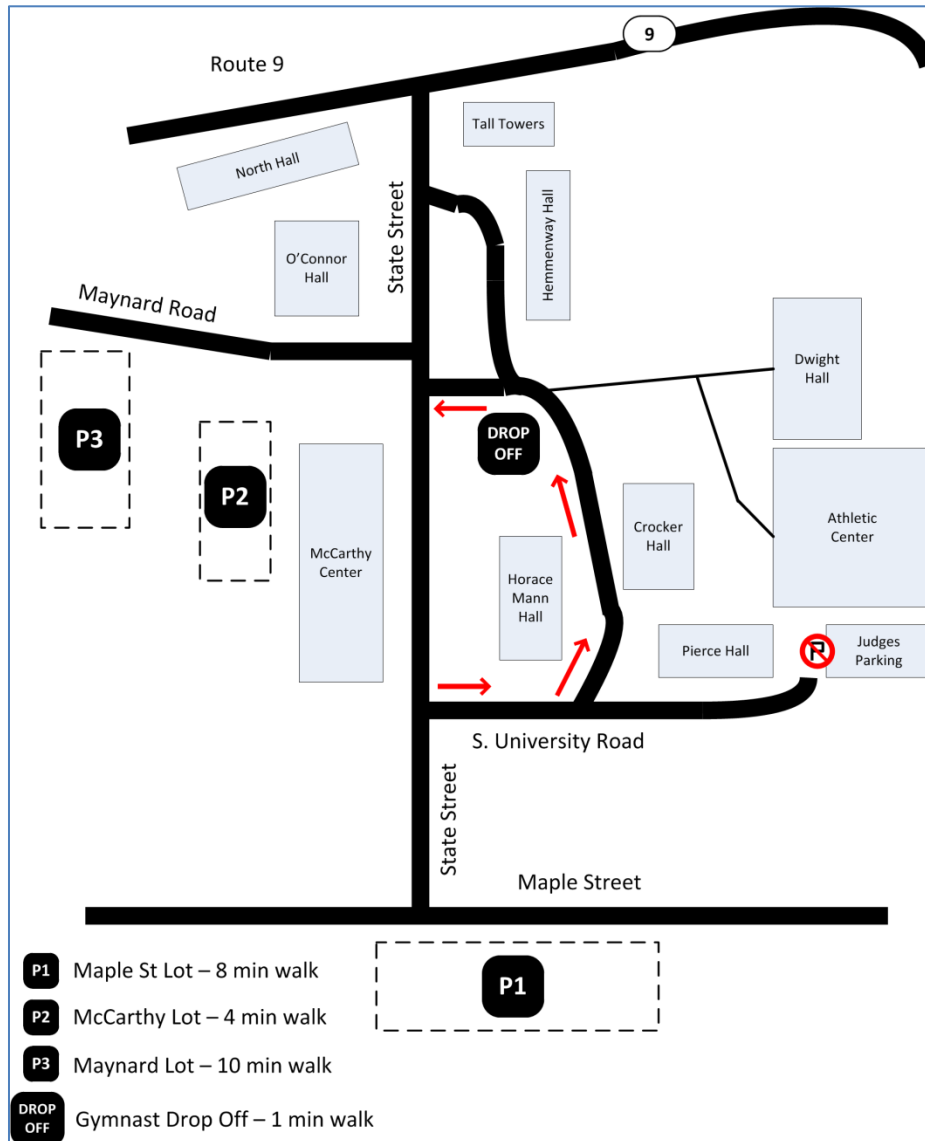

Shen's Gymnastics New England Classic, December 16-18, 2016

Directions and Parking Information

Parking Map